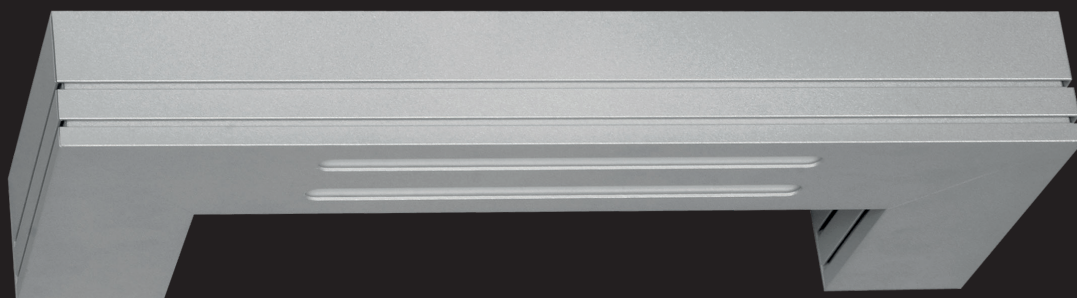

PROFI 48 WL

Wall mounted direct/indirect or only direct luminaire for compact fluorescent lamp.
 Body is made of aluminium profile PROFI 48. Standard colours: structure grey,
 white or anodized aluminium - all other colours on request.

PROFI 48 WL2

Index no.	Lamp	Weight	Length	Socket
428.118V	VVG, 1x18W TC-D	1,25 kg	380 mm	G24d-2
428.118E	EVG, 1x18W TC-DEL	1,10 kg	380 mm	G24q-2
428.126V	VVG, 1x26W TC-D	1,35 kg	380 mm	G24d-3
428.126E	EVG, 1x26W TC-DEL	1,20 kg	380 mm	G24q-3

PROFI 48 WL1

Index no.	Lamp	Weight	Length	Socket
427.118V	VVG, 1x18W TC-D	1,25 kg	380 mm	G24d-2
427.118E	EVG, 1x18W TC-DEL	1,10 kg	380 mm	G24q-2
427.126V	VVG, 1x26W TC-D	1,35 kg	380 mm	G24d-3
427.126E	EVG, 1x26W TC-DEL	1,20 kg	380 mm	G24q-3