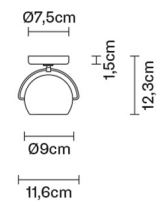

BELUGA COLOUR

D57G1300

Marc Sadler

Dimensions

Description

Wall/ceiling lamp with adjustable transparent crystal diffuser. Polished chrome-plated metal structure.

Voltage

220-240V

Bulb

Weight

Net: 0.88 kg
Gross: 0.95 kg

Packaging

Volume: 0.005 m³
Number of boxes: 1

Specs

IP20

In the same family