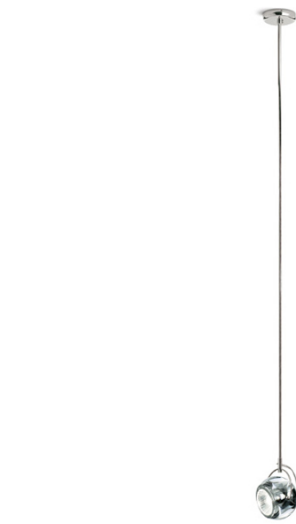

BELUGA COLOUR

D57A1100

Marc Sadler

Description

Pendant lamp with adjustable transparent crystal diffuser. Polished chrome-plated metal structure.

Dimensions

Voltage

220-240V

Socket

1xGU10

Light source and alternative bulbs

cod. A11103C20

cod. A11105C01

GU10 1x75W
HAGS/UB

GU10 1x7,2W

Energetic class D

Energetic class A+

Material

Crystal glass - Metal

Available diffuser colours

- Transparent
- Blue
- Red
- Copper
- Yellow
- Green

Available structure colours

- Chrome

Not included accessories