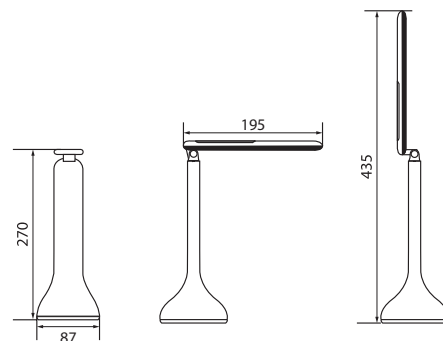

LED SMD

Lampka biurkowa LED
LED desk lamp
Настольна лампа світлодіодна

AWAN LED

AWAN LED C-W